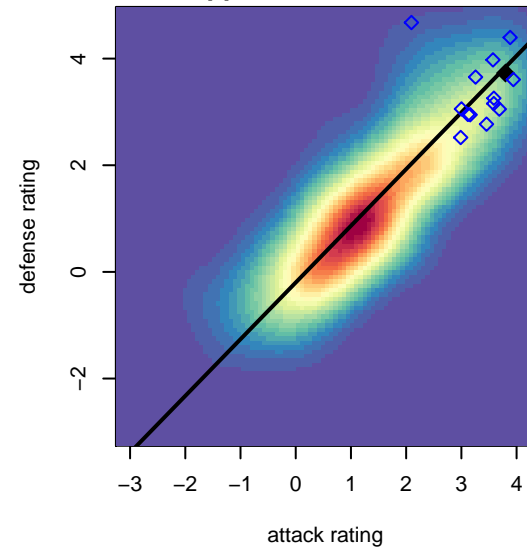

San Diego SC Academy Navy G03

San Diego, CAS
 G03 total strength=1886
 attack=44.63 defense=41.64

alt names used:
 San Diego SC G2003 Academy Navy
 SDSC ELITE NAVY 03/04 (CAS)

Venues played:
 2016 FWRL CAS G03
 2016 Surf Cup Super White U14

San Diego SC Academy Navy G03
 Dots are actual minus expected GF (blue circles) and GA (red triangles).
 Blue line is smoothed change in attack strength. Red is smoothed change in defense strength.

**attack and defense variance (black dot)
relative to other teams
and top 10 in region**

**attack and defense rating
relative to others at age
and all opponents in last 13 months**

**attack and defense rating
relative to others at age
and all opponents in last 13 months**

Performance relative to 13 month average

Performance relative to 13 month average

Distribution of opponents
 Red = Lose zone, Blue = Win zone, Green = Even
 Black line separates win/lose zones

lot. A=Neither has attack advantage, B=Opponent has both attack and defense advantage, C=Opponent has both attack and defense disadvantage, D=Both have