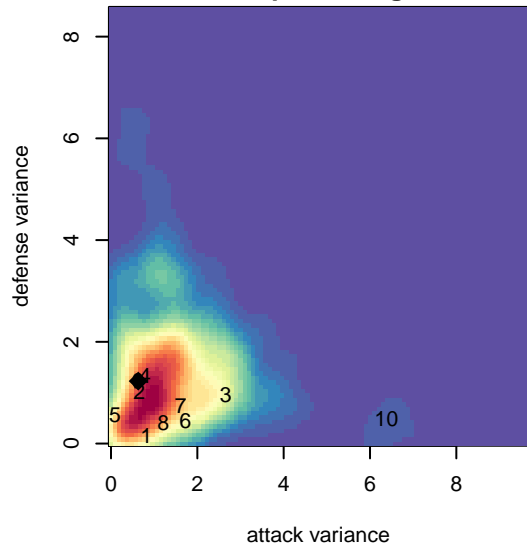

San Diego SC Academy Navy G03

San Diego, CAS
 G03 total strength=1886
 attack=44.63 defense=41.64

alt names used:
 San Diego SC G2003 Academy Navy
 SDSC ELITE NAVY 03/04 (CAS)

Venues played:
 2016 FWRL CAS G03
 2016 Surf Cup Super White U14

San Diego SC Academy Navy G03
 Dots are actual minus expected GF (blue circles) and GA (red triangles).
 Blue line is smoothed change in attack strength. Red is smoothed change in defense strength.

**attack and defense variance (black dot)
relative to other teams
and top 10 in region**

Performance relative to 13 month average

Distribution of opponents
 Red = Lose zone, Blue = Win zone, Green = Even
 Black line separates win/lose zones

lot. A=Neither has attack advantage, B=Opponent has both attack and defense advantage, C=Opponent has both attack and defense disadvantage, D=Both have