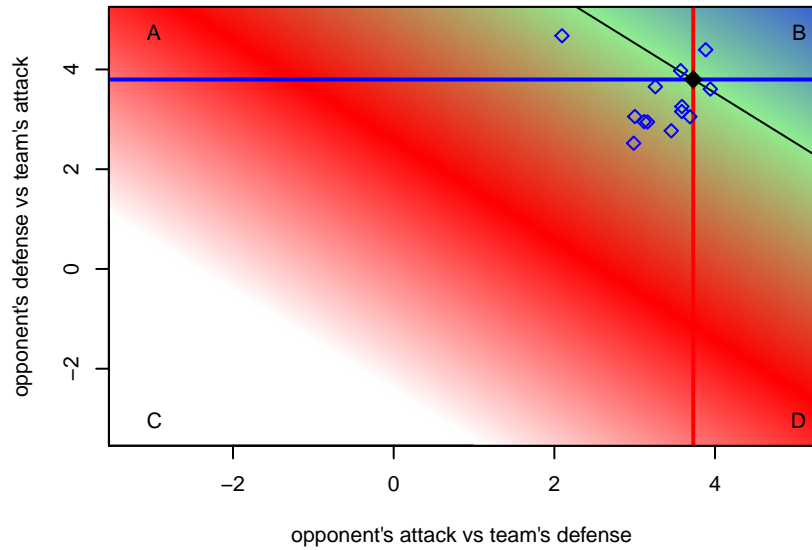

San Diego SC Academy Navy G03
 Dots are actual minus expected GF (blue circles) and GA (red triangles).
 Blue line is smoothed change in attack strength. Red is smoothed change in defense strength.

**attack and defense variance (black dot)
relative to other teams
and top 10 in region**

**attack and defense rating
relative to others at age
and all opponents in last 13 months**

**attack and defense rating
relative to others at age
and all opponents in last 13 months**

Performance relative to 13 month average

Performance relative to 13 month average

Distribution of opponents
 Red = Lose zone, Blue = Win zone, Green = Even
 Black line separates win/lose zones

lot. A=Neither has attack advantage, B=Opponent has both attack and defense advantage, C=Opponent has both attack and defense disadvantage, D=Both have