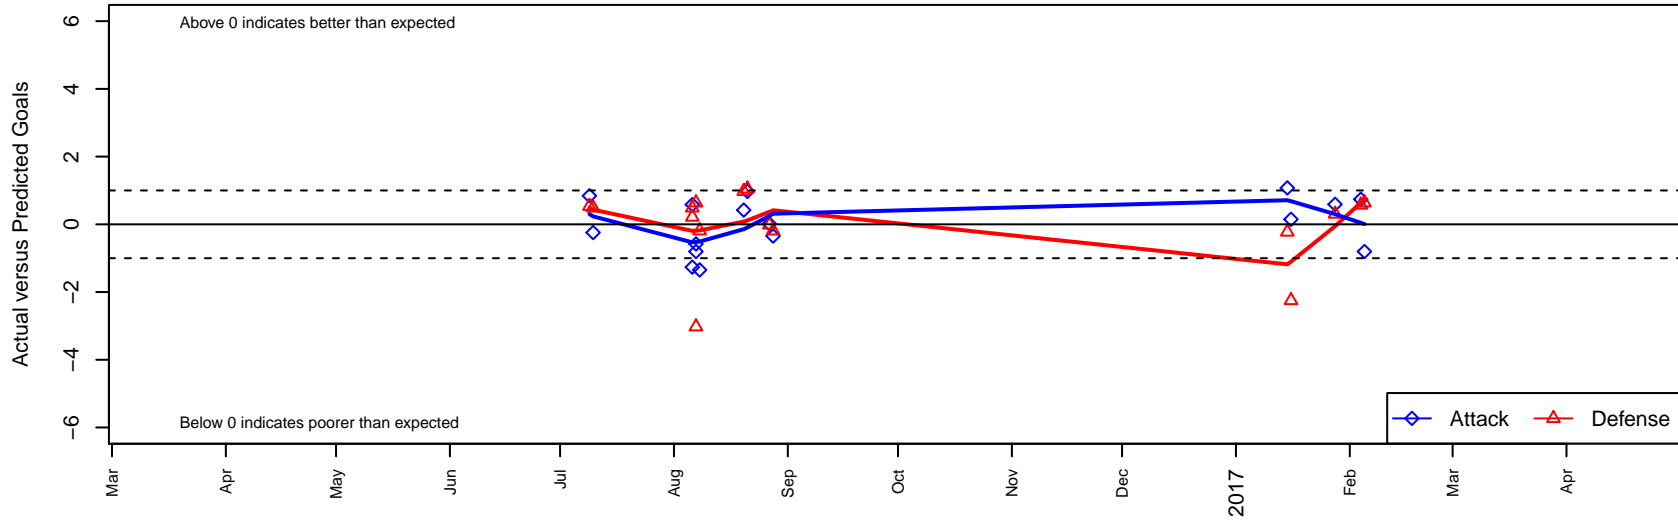

San Diego SC Academy Navy G03

San Diego, CAS
 G03 total strength=1886
 attack=44.63 defense=41.64

alt names used:
 San Diego SC G2003 Academy Navy
 SDSC ELITE NAVY 03/04 (CAS)

Venues played:
 2016 FWRL CAS G03
 2016 Surf Cup Super White U14

San Diego SC Academy Navy G03
 Dots are actual minus expected GF (blue circles) and GA (red triangles).
 Blue line is smoothed change in attack strength. Red is smoothed change in defense strength.

**attack and defense variance (black dot)
relative to other teams
and top 10 in region**

**attack and defense rating
relative to others at age
and all opponents in last 13 months**

**attack and defense rating
relative to others at age
and all opponents in last 13 months**

Performance relative to 13 month average

Performance relative to 13 month average

Distribution of opponents
 Red = Lose zone, Blue = Win zone, Green = Even
 Black line separates win/lose zones

lot. A=Neither has attack advantage, B=Opponent has both attack and defense advantage, C=Opponent has both attack and defense disadvantage, D=Both have