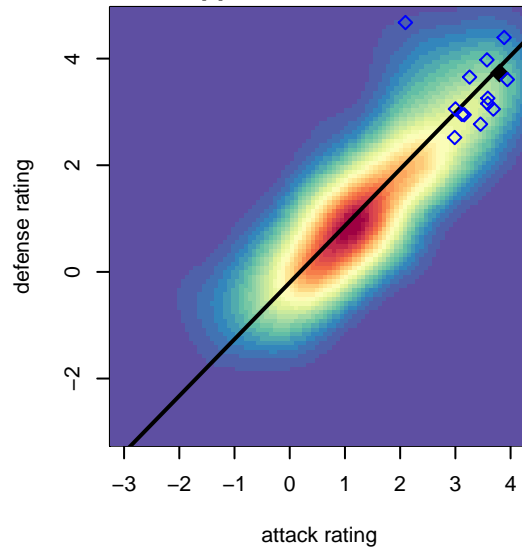

San Diego SC Academy Navy G03

San Diego, CAS
 G03 total strength=1886
 attack=44.63 defense=41.64

alt names used:
 San Diego SC G2003 Academy Navy
 SDSC ELITE NAVY 03/04 (CAS)

Venues played:
 2016 FWRL CAS G03
 2016 Surf Cup Super White U14

San Diego SC Academy Navy G03
 Dots are actual minus expected GF (blue circles) and GA (red triangles).
 Blue line is smoothed change in attack strength. Red is smoothed change in defense strength.

**attack and defense variance (black dot)
relative to other teams
and top 10 in region**

**attack and defense rating
relative to others at age
and all opponents in last 13 months**

**attack and defense rating
relative to others at age
and all opponents in last 13 months**

Performance relative to 13 month average

Performance relative to 13 month average

Distribution of opponents
 Red = Lose zone, Blue = Win zone, Green = Even
 Black line separates win/lose zones

lot. A=Neither has attack advantage, B=Opponent has both attack and defense advantage, C=Opponent has both attack and defense disadvantage, D=Both have