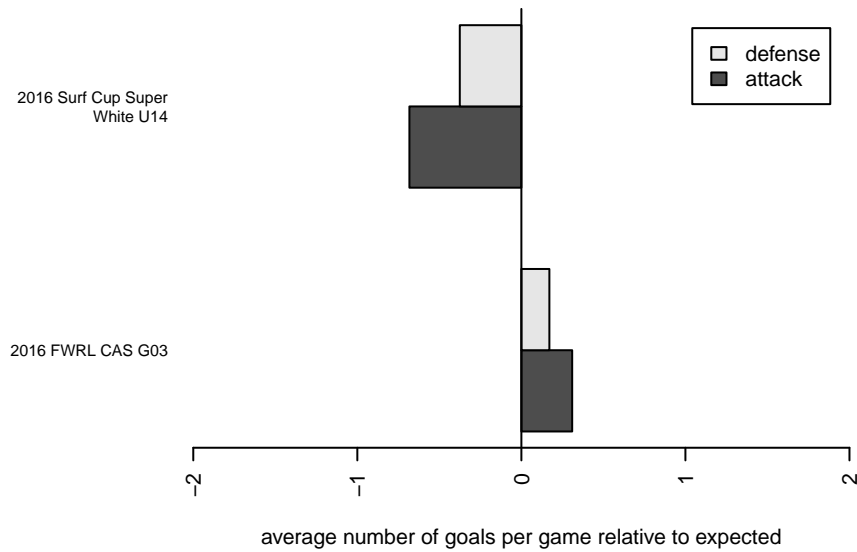

San Diego SC Academy Navy G03

San Diego, CAS
 G03 total strength=1886
 attack=44.63 defense=41.64

alt names used:
 San Diego SC G2003 Academy Navy
 SDSC ELITE NAVY 03/04 (CAS)

Venues played:
 2016 FWRL CAS G03
 2016 Surf Cup Super White U14

San Diego SC Academy Navy G03
 Dots are actual minus expected GF (blue circles) and GA (red triangles).
 Blue line is smoothed change in attack strength. Red is smoothed change in defense strength.

**attack and defense variance (black dot)
relative to other teams
and top 10 in region**

**attack and defense rating
relative to others at age
and all opponents in last 13 months**

**attack and defense rating
relative to others at age
and all opponents in last 13 months**

Performance relative to 13 month average

Performance relative to 13 month average

Distribution of opponents
 Red = Lose zone, Blue = Win zone, Green = Even
 Black line separates win/lose zones

lot. A=Neither has attack advantage, B=Opponent has both attack and defense advantage, C=Opponent has both attack and defense disadvantage, D=Both have