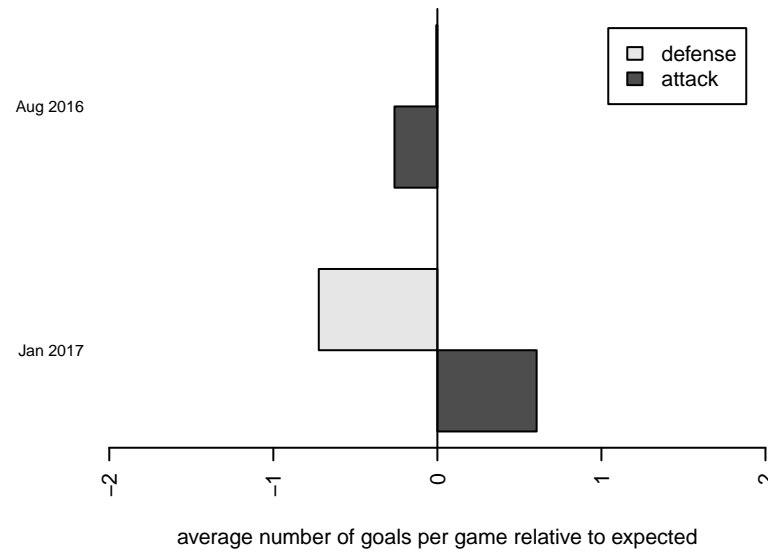

San Diego SC Academy Navy G03
 Dots are actual minus expected GF (blue circles) and GA (red triangles).
 Blue line is smoothed change in attack strength. Red is smoothed change in defense strength.

**attack and defense variance (black dot)
relative to other teams
and top 10 in region**

**attack and defense rating
relative to others at age
and all opponents in last 13 months**

**attack and defense rating
relative to others at age
and all opponents in last 13 months**

Performance relative to 13 month average

Performance relative to 13 month average

Distribution of opponents
 Red = Lose zone, Blue = Win zone, Green = Even
 Black line separates win/lose zones

lot. A=Neither has attack advantage, B=Opponent has both attack and defense advantage, C=Opponent has both attack and defense disadvantage, D=Both have